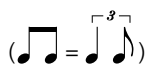

Standard tuning

♩ = 120

Capo fret 6

s.guit.