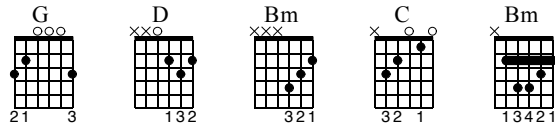

Can't Stop

Red Hot Chili Peppers

By The Way

Standard tuning

♩ = 88

E-Gt

Riff A

Use thumb for 6th string for next two measures of

riff.

9

TAB

7	9	7	X	9	7	7	7
7	7	7	7	7	7	7	7

10

TAB

7	9	7	X	9	8	8	8
8	8	8	8	8	8	8	8

11