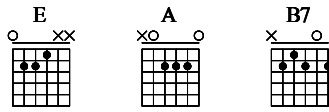

# (I Can't Get No ) Satisfaction

The Rolling Stones  
Out Of Our Heads (US)

Words by Mick Jagger

Music by Keith Richards

Moderate ♩ = 135

1

E E A A

The first system of music consists of a treble clef staff with a 4/4 time signature. The melody starts with a quarter note G4, followed by eighth notes A4, B4, and C5. The bass staff shows fret numbers: 2, 2, 2, 4, 5, 5, 5, 4. Chord diagrams for E, E, A, and A are shown above the staff.

E E A A E B7 E A

7

The second system of music continues the melody and bass line. The treble clef staff shows notes G4, A4, B4, C5, G4, A4, B4, C5. The bass staff shows fret numbers: 0, 0, 2, 2, 1, 2, 2, 0. Chord diagrams for E, E, A, A, E, B7, E, and A are shown above the staff.