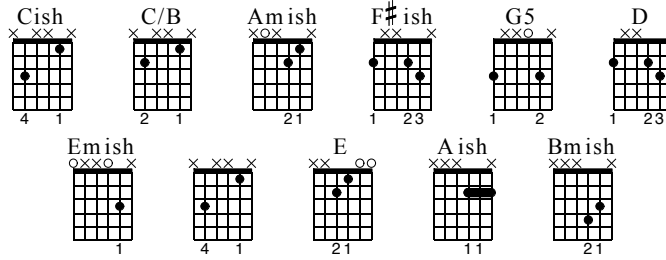

Tears in Heaven

words and Music by Eric Clapton and Will Jennings

Eric Clapton
Eric Clapton

Words & Music by Wayne Eilander

Standard tuning

♩ = 80

Bridge 2

Chords: Cish, C/B, Amish, F#ish

N-Gt

1 *f* 2 *mf* *f*

TAB: 0 1 0 0 1 2 | 1 2 1 3 2 3

A: 3 2 | 0 2 2 2

B: 3 3 3 2 2 2 | 0 2 2 3

Chords: G5, D, Emish, F#ish, G5

3 4 5

TAB: 3 3 3 3 | 0 3 3 3 | 0 1 0 0 1 2

A: 3 3 3 2 2 2 | 0 0 0 2 2 3 | 3 2

B: 3 3 3 2 2 2 | 0 0 0 2 2 3 | 3 2

6 7

mf *f*

TAB: 1 2 1 3 2 3 | 3 3 3 3

A: 2 2 2 2 | 0 0 2 2

B: 0 2 2 2 | 3 3 3 2 2 2

E Aish Bmish