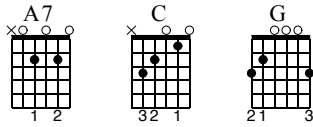

Sunshine Of Your Love

Eric Clapton/Cream (Tab by Mikkel Winther Jensen)

Words & Music by Mikkel Winther Jensen (Mikkel-sif[no]@[spam]ofir.dk)

Standard tuning

♩ = 100

Tempo = 116
riff 1 x8

E-Gt

1 2

f

TAB: 7 7 5 7 7 6 5 5 8 5

Tempo = 116
riff 2 x 2

3 4

TAB: 12 12 10 12 12 11 10 10 13 10

Tempo = 116
riff 1 x 2

5 6

TAB: 12 12 10 12 12 11 10 10 13 10

Chorus

A7 C G

7 8

TAB: 5 5 5 5 5 5 5 5 3 3 4 4 5 5 3