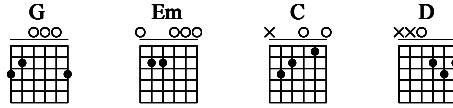

stand by me

Moderate ♩ = 120

down up hit up x2 each bar

	G	G	Em	Em	C	D	G	G
1								
T	3	3	0	0	0	2	3	3
A	0	0	0	0	1	3	0	0
B	0	0	0	0	0	2	0	0
	2	2	2	2	2	0	2	2
	3	3	0	0	3		3	3