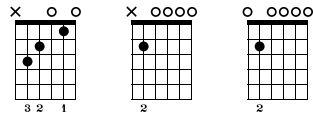

Times Like These

Foo Fighters

All My Life

Standard tuning

♩ = 146

Intro

Intro

4x Distortion Guitar

s.guit.

Verse

Acoustic Guitar (steel)

Verse

1. Distortion Guitar

2. Chorus

4x

Interlude

1-3 1-4

Chorus 2 C Em7

Outro
Acoustic Guitar (steel)

C **Em7** **9x** **Outro**

48 49 50 51 52

T	0	0	0	1	3	0	0	0	3	0	0	5
A	1	0	0	1	1	0	0	0	3	3	3	3
B	0	0	0	0	0	0	0	0	0	0	0	0
B	3	2	3	2	3	2	2	2	2	2	5	5

4x

53 54 55 56 57