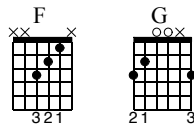

# Smooth Criminal (2)

Alien Ant Farm

Words & Music by Alien Ant Farm

Standard tuning

♩ = 130

E-Gt

Musical notation for measures 1 and 2. Measure 1 starts with a treble clef, a 4/4 time signature, and a first ending bracket. The melody consists of eighth notes: G4, A4, B4, C5, B4, A4, G4. Measure 2 continues with eighth notes: G4, A4, B4, C5, B4, A4, G4. A dynamic marking 'f' is placed below the first measure. Below the staff is a TAB line with fret numbers: 5-5-5-5-3-5-7-7-5-7 for measure 1, and 8-8-7-8-7-3-5 for measure 2.

Musical notation for measures 3 and 4. Measure 3 shows a chordal texture with a treble clef. Measure 4 continues with a similar texture. Below the staff is a TAB line with fret numbers: 1-2-3 for measure 3, and 1-2-3-3-1 for measure 4. Above the staff, the chords F and G are indicated.

Musical notation for measures 5 through 9. Measures 5 and 6 show a complex texture with multiple notes per string. Measures 7 and 8 continue with similar textures. Measure 9 ends with a long note. Below the staff is a TAB line with fret numbers and accidentals: (3)(3)(1), 3, 3, 5, 5, X, 3, (3)(3)(1), 3, 3, 5, 5, X, 3, (3)(3)(1).

Musical notation for measures 10 through 12. Measure 10 shows a complex texture. Measure 11 starts with a repeat sign and a first ending bracket. Measure 12 continues with a similar texture. Below the staff is a TAB line with fret numbers and accidentals: (3) 2 0, 2 0 3, 5 2 0 3 5, 7 5 5 5 5 5 3 3, 5 5 3 3, 3 3 1 1, 3 3 5 2 5 7, 3x.