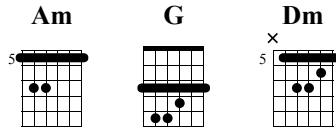

Dani California

Red hot chili peppers
Stadium Arcadium

Standard tuning
♩ = 96

el. guit.

Clean
Am G Dm Am

Distortion Guitar
w/Distortion

The score is in 4/4 time. The first system (measures 1-5) is marked 'Clean' and includes chord diagrams for Am, G, Dm, and Am. The guitar part consists of a melodic line in the treble clef and a bass line in the bass clef. The second system (measures 6-10) is marked 'Distortion Guitar w/Distortion' and features a more complex melodic line with triplets and a bass line with triplets and a final chord.