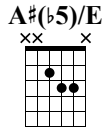

Hallelujah

Jeff Buckley

Grace

Words & Music by Jeff BUCKLEY

Standard tuning

♩ = 66

Capo fret 5

n.guit.

Musical notation for measures 1-3. Treble clef, 4/4 time. Measure 1: E5(b5) chord, notes G4, A4, B4, D5. Measure 2: A#(b5)/E chord, notes G4, A4, B4, D5. Measure 3: E5(b5) chord, notes G4, A4, B4, D5. Bass clef: Measure 1: 0-3-3-3. Measure 2: 0-3-0-0. Measure 3: 0-3-3-3-0-3-0.

Musical notation for measures 4-6. Treble clef, 4/4 time. Measure 4: A#(b5)/E chord, notes G4, A4, B4, D5. Measure 5: A#5(b5) chord, notes G4, A4, B4, D5. Measure 6: Em/B chord, notes G4, A4, B4, D5. Bass clef: Measure 4: 0-3-3-0-0-0. Measure 5: 0-0-0-0-0-0. Measure 6: 1-2-0-2-1-2-1-2-0.

Musical notation for measures 7-9. Treble clef, 4/4 time. Measure 7: A#5(b5) chord, notes G4, A4, B4, D5. Measure 8: A#5(b5) chord, notes G4, A4, B4, D5. Measure 9: A#5(b5) chord, notes G4, A4, B4, D5. Bass clef: Measure 7: 2-2-1-2-2-1-2-2. Measure 8: 1-2-2-2-1-2-1-0-1-1. Measure 9: 0-1-1-2-2-2-2-2-0-0.

Musical notation for measures 10-12. Treble clef, 4/4 time. Measure 10: A#5(b5) chord, notes G4, A4, B4, D5. Measure 11: A#5(b5) chord, notes G4, A4, B4, D5. Measure 12: A#5(b5) chord, notes G4, A4, B4, D5. Bass clef: Measure 10: 1-1-0-0-1-1-0-0. Measure 11: 1-3-0-2-3-0-2-0. Measure 12: 3-0-0-0-3-0-0-0.