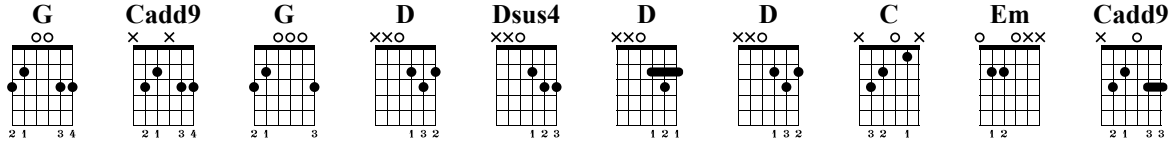

Brown Eyed Girl

Words & Music by Van Morrison

Standard tuning

♩ = 140

STRUM D D U U D U

1 2 3 4 5 6

1. jz.guit.

Measures 1-6: Musical notation in 4/4 time. Measure 1: G4, A4, B4, C5. Measure 2: G4, A4, B4, C5. Measure 3: G4, A4, B4, C5. Measure 4: G4, A4, B4, C5. Measure 5: G4, A4, B4, C5. Measure 6: G4, A4, B4, C5. Guitar tablature is provided below the staff.

7 8 9 10 11 12 13 14 15

Measures 7-15: Musical notation in 4/4 time. Measure 7: G4, A4, B4, C5. Measure 8: G4, A4, B4, C5. Measure 9: G4, A4, B4, C5. Measure 10: G4, A4, B4, C5. Measure 11: G4, A4, B4, C5. Measure 12: G4, A4, B4, C5. Measure 13: G4, A4, B4, C5. Measure 14: G4, A4, B4, C5. Measure 15: G4, A4, B4, C5. Guitar tablature is provided below the staff.

Chorus

my brown eyed girl

just 1 em

16 17 18 19 20 21 22 23

Measures 16-23: Musical notation in 4/4 time. Measure 16: G4, A4, B4, C5. Measure 17: G4, A4, B4, C5. Measure 18: G4, A4, B4, C5. Measure 19: G4, A4, B4, C5. Measure 20: G4, A4, B4, C5. Measure 21: G4, A4, B4, C5. Measure 22: G4, A4, B4, C5. Measure 23: G4, A4, B4, C5. Guitar tablature is provided below the staff.

my brown eyed girly brown eyed girl

24 25 26 27 28 29

Measures 24-29: Musical notation in 4/4 time. Measure 24: G4, A4, B4, C5. Measure 25: G4, A4, B4, C5. Measure 26: G4, A4, B4, C5. Measure 27: G4, A4, B4, C5. Measure 28: G4, A4, B4, C5. Measure 29: G4, A4, B4, C5. Guitar tablature is provided below the staff.