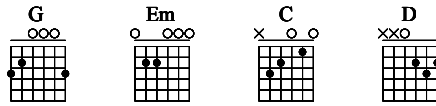

stand by me

Moderate ♩ = 120

down up hit up x2 each bar

	G	G	Em	Em	C	D	G	G
1								
T	3	3	0	0	0	2	3	3
A	0	0	0	0	1	3	0	0
B	0	0	2	2	2	0	0	0
	2	2	2	2	3		2	2
	3	3	0	0			3	3