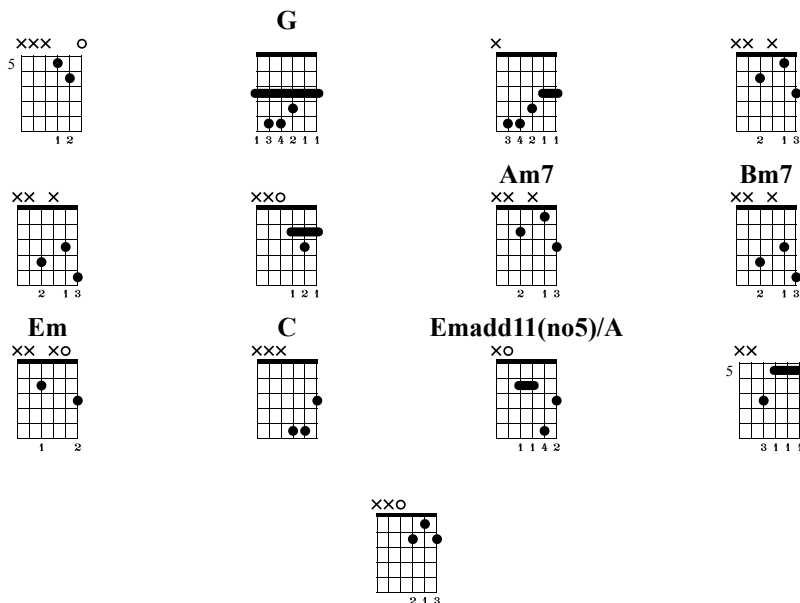

Sailing

(Guitars: Pete Carr)
Rod Stewart

Words & Music by Gavin Sutherland

Standard tuning

♩ = 63

Cadd11

Capo fret 4

G