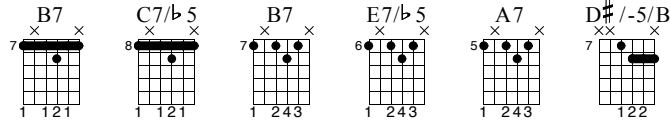

# Supertition

(ain't the way)

S. Wonder

Standard tuning

♩ = 102

E-Gt

Measures 1-5: Treble clef, 4/4 time. Measure 1: 1st fret, 2nd string. Measure 2: 2nd fret, 2nd string. Measure 3: 3rd fret, 2nd string. Measure 4: 4th fret, 2nd string. Measure 5: 5th fret, 2nd string, followed by a triplet of eighth notes (5, 5, 7) on the 2nd string. Dynamics: *f*.

TAB

					5	5	7
--	--	--	--	--	---	---	---

Measures 6-7: Treble clef, 4/4 time. Measure 6: 6th fret, 2nd string, followed by a triplet of eighth notes (7, 5, 7) on the 2nd string. Measure 7: 7th fret, 2nd string, followed by a triplet of eighth notes (5, X, 7) on the 2nd string. Dynamics: *mf*, *f*.

TAB

0	7	5	7	5	X	5	X	7	5	7	5	7	5	X	5	7
---	---	---	---	---	---	---	---	---	---	---	---	---	---	---	---	---

Measures 8-9: Treble clef, 4/4 time. Measure 8: 8th fret, 2nd string, followed by a triplet of eighth notes (7, 5, 7) on the 2nd string. Measure 9: 9th fret, 2nd string, followed by a triplet of eighth notes (5, X, 7) on the 2nd string.

TAB

0	7	5	7	5	X	5	7	5	7	5	X	5	7
---	---	---	---	---	---	---	---	---	---	---	---	---	---

Measures 10-11: Treble clef, 4/4 time. Measure 10: 10th fret, 2nd string, followed by a triplet of eighth notes (7, 5, 7) on the 2nd string. Measure 11: 11th fret, 2nd string, followed by a triplet of eighth notes (5, X, 7) on the 2nd string. Dynamics: *mf*, *f*.