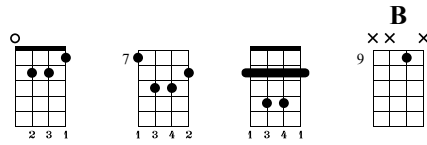

With A Little Help From My Friends

Beatles
Sgt. Peppers

Words & Music by Lennon & McCartney

Standard tuning

$\text{♩} = 120$

E B F#m F#m B E

el.bs.

30 31 32 33 34

6 4 4 6 4 7 6 4 7 7 5 5-5 7 7 7 7 7

7 7 7 7 4 6 4 7 6 4 7 7 5 5-5 7 7 7 7 7

35 36 37 38 39

6 4 4 6 (4) (4) (4) (4) 9 9

4 4 7 6 4 7 7 5 5-5 7 7 7 7 7 7 9 9

40 41 42 43 44

(4) 9 11 9 9 9 11 9 11 9 7 9 9 9 9 9 11 9