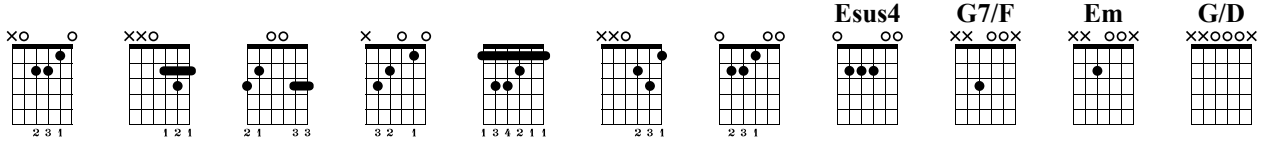

Wild World

Cat Stevens
Tea For The Tillerman

Words & Music by Cat Stevens

Standard tuning

♩ = 74

Intro

down down down down up

s.guit.

Am D G C F Dm

Verse

Press "F5" for song breakdown and playing instructions.

instructions.

E Esus4 Am D G C

F Dm E Am D

G C F Dm E G

Chorus

Musical notation for measures 13-15. Chords: G7/F, Em, G/D, C, G, F. Includes guitar tablature and dynamic markings (P).

Musical notation for measures 16-18. Chords: G, F, C, C, G. Includes guitar tablature.

Musical notation for measures 19-22. Chords: F, G, F, C, Dm, E, C. Includes guitar tablature and a first/second ending bracket [1-2].