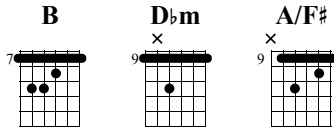

Beast Of Burden

The Rolling Stones

Words & Music by JBTaylorSr

Standard tuning
♩ = 100