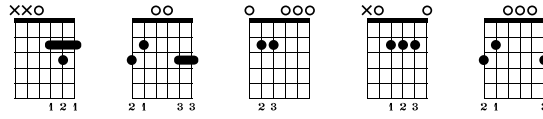

Everybody Hurts

R.E.M

Automatic for the People

Words & Music by Jonathan Swetnam

Standard tuning

♩ = 97

Intro

D

Musical notation for measures 120-124. Chords: D, D, G, D.

120 121 122 123 124

T
A
B

Musical notation for measures 125-131. Chords: D, G.

125 126 127 128 129 130 131

T
A
B

Musical notation for measures 132-139. Rests.