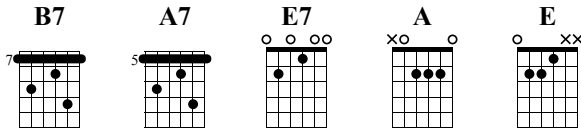

# Money (That's What I Want)

Words & Music by Berry Gordy Junior & Janie Bradford

Standard tuning  
♩ = 135

el. guit.

1 2 3 4 5

B7

TAB: 2-2-2-3-4-2-0 | 2-0-2-4-2-2-2 | 2-2-2-3-4-2-0 | 2-0-2-4-2-2-2 | 7-7-7-7 | 10-10-10-10 | 8-8-8-8 | 7-7-7-7 | 9-9-9-9 | 7-7-7-7

A7 E7 A

TAB: 5-5-5-5-5 | 2-2-2-3-4-2-0 | 1-1-1-1-1-1-1 | 0-0-0-0-0-0-0 | (0) | (0) | (0) | (0) | (0) | (0) | 0-0-0 | 0-0-0

E

TAB: 1-2-2-0 | (1) | (2) | 1-1-1 | 2-2-4-2-2-4-2 | 2-2-4-2-2-4-2 | 2-2-4-2-2-4-2 | 2-2-4-2-2-4-2 | 0-0-0-0-0-0-0 | 0-0-0-0-0-0-0

B7 A7

TAB: 2-2-4-2-2-4-2 | 7-7-7-7 | 5-5-5-5-5 | 2-2-2-3-4-2-0 | 7-7-7-7 | 8-8-8-8 | 5-5-5-5 | 7-7-7-7 | 2-2-2-3-4-2-0 | 0-0-0-0-0-0-0

1-2 3

TAB: 1-1-1-1-1-1-1 | 2-2-2-2-2-2-2 | 3-3-3-3-3-3-3 | 3-3-3-3-3-3-3