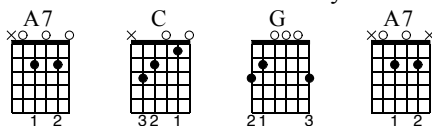

Sunshine Of Your Love

Eric Clapton/Cream (Tab by Mikkel Winther Jensen)

Words & Music by Mikkel Winther Jensen (Mikkel-sif[no]@[spam]ofir.dk)

Standard tuning

$\text{♩} = 100$

Tempo = 116
riff 1 x 8

E-Gt

7 7 5 7 7 6 5 5 8 5

variation of riff 1

7 7 5 7 7 6 5 5 8 5

Tempo = 116
riff 2 x 2

12 12 10 12 12 11 10 10 13 10

Tempo = 116
riff 1 x 2

12 12 10 12 12 11 10 10 13 10