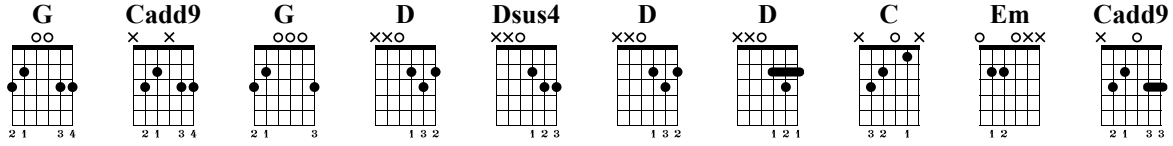

# Brown Eyed Girl

Words & Music by Van Morrison

Standard tuning

♩ = 140

STRUM D D U U D U

1 2 3 4 5 6

**G Cadd9**

iz.guit.

## Chorus

my brown eyed girl

just 1 em

16 17 18 19 20 21 22 23

**D G Cadd9 G D C D G**

my brown eyed girly brown eyed girl

24 25 26 27 28 29

**Em Cadd9 D G D**