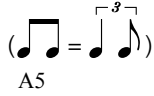

# blues in A

Track 1 Electric Guitar  
 Standard tuning Standard tuning

Moderate ♩ = 70

1 A5 2 A5 3 A5

*f*

S-Gt

T A B

2 2 4 2 5 2 4 2 2 2 4 2 5 2 4 2 2 2 4 2 5 2 4 2