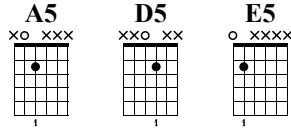

# blues in A

Track 1 Electric Guitar  
 Standard tuning Standard tuning

Moderate ♩ = 70

1 A5 2 A5 3 A5

*f*

S-Gt

T A B

2 2 4 2 5 2 4 2 2 2 4 2 5 2 4 2 2 2 4 2 5 2 4 2