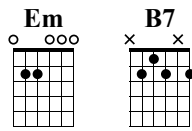

Paint It Black

Rolling Stones

Standard tuning
♩ = 143

oct. guit.

1 2 3 4 5 6 7 8 9

Em B7

10 11 12 13

14 15 16

17 18 19

20 21 22 23

24 25 26 27

28 29 30

TAB

0	0	0	0	0	0	0	0	2	2	2	2
0	0	0	0	0	0	0	0	4	4	4	4
0	0	0	0	0	0	0	0	4	4	4	4

31 32 33

TAB