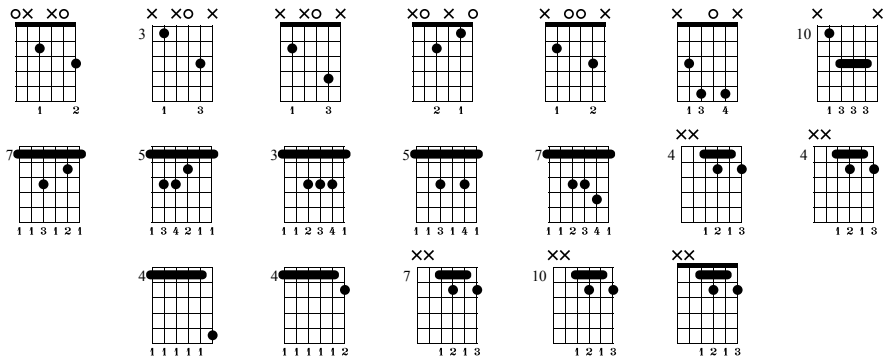

Road Trippin'

Red Hot Chili Peppers

"Californication" 2000

Standard tuning

♩ = 208

Intro

Em

C

Baug

After Chorus

Am

s. guit.

Musical notation for the first system, measures 1-5. The top staff is a treble clef with a 4/4 time signature. The bottom staff shows guitar fretting for strings T, A, and B. Measure 1: Treble clef has a half note G4, quarter notes G4, A4, B4, quarter notes G4, F4, E4, D4. Bass clef has a whole note chord Em (E2, G2, B2). Measure 2: Treble clef has a half note A4, quarter notes A4, B4, quarter notes G4, F4, E4, D4. Bass clef has a whole note chord Em. Measure 3: Treble clef has a half note B4, quarter notes B4, C5, quarter notes B4, A4, G4, F4. Bass clef has a whole note chord C (C2, E2, G2). Measure 4: Treble clef has a half note C5, quarter notes C5, B4, quarter notes A4, G4, F4, E4. Bass clef has a whole note chord Baug (B2, A2, G2, F2, E2, D2). Measure 5: Treble clef has a half note D5, quarter notes D5, C5, quarter notes B4, A4, G4, F4. Bass clef has a whole note chord Am (A2, C3, E3).

G

C

G

Am

Musical notation for the second system, measures 6-9. Measure 6: Treble clef has a half note G4, quarter notes G4, A4, B4, quarter notes G4, F4, E4, D4. Bass clef has a whole note chord G (G2, B2, D3). Measure 7: Treble clef has a half note A4, quarter notes A4, B4, quarter notes G4, F4, E4, D4. Bass clef has a whole note chord C (C2, E2, G2). Measure 8: Treble clef has a half note B4, quarter notes B4, C5, quarter notes B4, A4, G4, F4. Bass clef has a whole note chord G (G2, B2, D3). Measure 9: Treble clef has a half note C5, quarter notes C5, B4, quarter notes A4, G4, F4, E4. Bass clef has a whole note chord Am (A2, C3, E3).