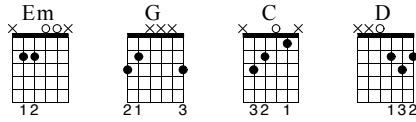

7 years

Standard tuning

♩ = 90

E-Gt

intro

1 2 3

Capo. fret 3 *mf*

TAB

3 2 0 3 0 3 0 3 0 3 3 2 0 3

0 3

4 5 6

verse Em

TAB

0 3 0 3 0 3 3 2 0 3 0 0 3 0 0 2

3 3 0

7 8 9

G C D

TAB

0 0 0 0 2 0 0 0 2 0 0 0 2 0 0 2 0

3 3 3 0

10 11 12

verse 2

TAB

0 0 2 0 2 0 0 0 2 0 3 2 0 0 0 2 0 2 0

0 0 3 3 3 3

13

The image shows a musical score for a guitar piece. It consists of two staves. The top staff is a treble clef staff with a melody line. The melody starts on the second line (D4), moves to the second space (E4), then to the second line (D4), then to the first space (C4), then to the second line (D4), then to the second space (E4), then to the second line (D4), then to the first space (C4), and finally to the second line (D4). The bottom staff is a TAB staff with fret numbers. The fret numbers are: 0-0, 2-0, 0, 2-0, 0, 0. The TAB staff is labeled 'T', 'A', and 'B' on the left side.