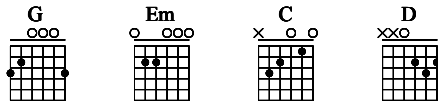

stand by me

Moderate ♩ = 120

down up hit up x2 each bar

	G	G	Em	Em	C	D	G	G
1								
T	3	3	0	0	0	2	3	3
A	0	0	0	0	1	3	0	0
B	0	0	2	2	2	0	0	0
	3	3	0	0	3		3	3