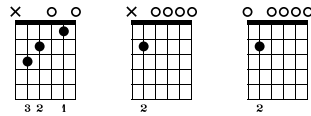

# Times Like These

Foo Fighters  
All My Life

Standard tuning

♩ = 146

## Intro

Intro

4x Distortion Guitar

## Verse

Acoustic Guitar (steel)

Verse

1. Distortion Guitar

2.

**Chorus**

21 22 23 24 25

TAB: 0 0-(0) 0 | 0 0-(0) 0 | 4 0 4 4-(4) | 0 0-(0) 0 | 0 0-(0) 0

TAB: 10-0 12-11 12-10 | 5 5 5 5 5 5 5 5 | 5 5 5 5 5 5 5 5 | 5 5 5 5 5 5 5 5 | 5 5 5 5 5 5 5 5 | 5 5 5 5 5 5 5 5 | 5 5 5 5 5 5 5 5 | 5 5 5 5 5 5 5 5

**Chorus 2**

**Outro**  
Acoustic Guitar (steel)

38 39 40 41 42 43 44