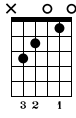

Times Like These

Foo Fighters

All My Life

Amadd11(no5)/D

Standard tuning

♩ = 146

Intro

Intro

Amadd11(no5)/D

4x Distortion Guitar

s.guit.

Musical notation for measures 1-4. Includes treble clef, 4/4 time signature, and guitar tablature for strings T, A, and B.

Musical notation for measures 5-8. Includes treble clef and guitar tablature for strings T, A, and B.

Musical notation for measures 9-12. Includes treble clef and guitar tablature for strings T, A, and B.

Musical notation for measures 13-16. Includes treble clef and guitar tablature for strings T, A, and B.

Verse

Acoustic Guitar (steel)

Verse

Musical notation for measures 17-20. Includes treble clef and guitar tablature for strings T, A, and B.

1. Distortion Guitar

21 22 23 24

TAB: 3 2 0 0 2 3 | 0 2 2 0 2 2 | 5 5 5 5 5 5 5 5 | 5 5 5 5 5 5 5 5