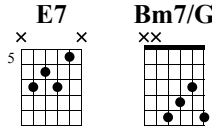

Back in the USSR

Words & Music by The Beatles

Standard tuning
♩ = 150

od.guit.

1 2 3 4 5

E7 E7

6 7 8 9

10 11 12 13

14 15 16 17

18 19 20 21

22 23 24 25

rake 3

26 27 28 29

T
A
B

5-5-5-5-5-5-5-5 | 7-7-7-7-7-7-7-7 | 7-7-7-7-7-7-7-7 | 5-5-5-5-5-5-5-5

3-3-3-3-3-3-3-3 | 5-5-5-5-5-5-5-5 | 5-5-5-5-5-5-5-5 | 3-3-3-3-3-3-3-3

66 67 68 69

TAB

| | | | | |
|-----------------|-----------------|--|-----------------|-----------------|
| 5-5-5-5-5-5-5-5 | 3-3-3-3-3-3-3-3 | | 7-7-7-7-7-7-7-7 | 7-9-9-9-9-9-9-9 |
| 7-7-7-7-7-7-7-7 | 5-5-5-5-5-5-5-5 | | 5-5-5-5-5-5-5-5 | 5-7-7-7-7-7-7-7 |
| 6-6-6-6-6-6-6-6 | 4-4-4-4-4-4-4-4 | | | |
| 7-7-7-7-7-7-7-7 | 5-5-5-5-5-5-5-5 | | | |

78 79 80 rake 81

TAB

| | | | | |
|-----------------|-----------------|-----------------|----------|----|
| 7-7-7-7-7-7-7-7 | 5-5-5-5-5-5-5-5 | 7-7-7-7-7-7-7-7 | 10-10-11 | 12 |
| 5-5-5-5-5-5-5-5 | 3-3-3-3-3-3-3-3 | 5-5-5-5-5-5-5-5 | | |