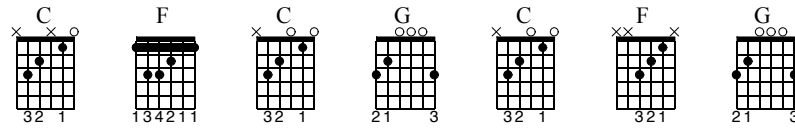

Jingle Bells

One Horse Open Sleigh

Words & Music by James Pierpont

Standard tuning

$\text{♩} = 160$

N-Gt

1. *f*

TAB