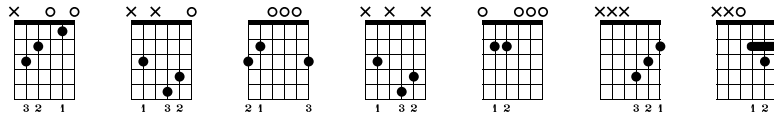

# Wake Me Up When September Ends

Green Day  
American Idiot

Standard tuning  
♩ = 105

Press F5 to get more information and for lyrics

s.guit.

1 2 3 4 5

let ring ----- 4

6 7 8 9

let ring ----- 4

C Cm G G

10 11 12 13

let ring ----- 4 let ring ----- 4 let ring ----- 4

14 15 16 17

let ring ----- 4

C Cm G G

18 19 20 21