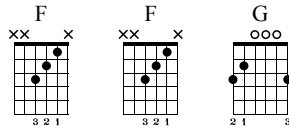

Smooth Criminal (2)

Alien Ant Farm

Words & Music by Alien Ant Farm

Standard tuning

$\text{♩} = 130$

1. *f*

Measures 1 and 2 of the guitar part. Measure 1 starts with a treble clef, a 4/4 time signature, and a forte (*f*) dynamic. The melody consists of eighth notes: G4, A4, B4, C5, B4, A4, G4. Measure 2 continues with eighth notes: F4, E4, D4, C4, B3, A3, G3. The guitar tablature below shows the fret numbers: 5-5-5-3-5-7-7 for measure 1, and 5-7-8-8-7-8-7-3-5 for measure 2.

3. 4. 1.

Measures 3 and 4. Measure 3 continues the melody from measure 2. Measure 4 has a first ending bracket over the final two measures. The guitar tablature for measure 4 ends with a 1, indicating a first ending.

F G F F G F

Measures 5 through 9. Measures 5-6 are F major chords. Measures 7-8 are G major chords. Measure 9 is an F major chord. The guitar tablature shows fingerings for each measure, including triplets and barre techniques.

F G F

Measures 10 through 12. Measures 10-11 are F major chords. Measure 12 is a G major chord. The guitar tablature shows fingerings and barre techniques.

13. 14. 15. 3x

Measures 13 through 15. Measure 13 continues the melody. Measure 14 has a first ending bracket. Measure 15 is a final ending with a repeat sign and a 3x multiplier. The guitar tablature shows fingerings and barre techniques.