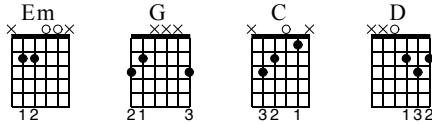

7 years

Standard tuning

$\text{♩} = 90$

E-Gt

1 intro

2 3

Capo. fret 3 *mf*

TAB

3 2 0 3 0 3 0 3 3 2 0 3

0 3

4

5 6

verse Em

TAB

0 3 0 3 0 3 3 2 0 3 0 0 3 0 0 2

3 3 0 0

TAB

0 0 2 0 2 0 0 0 2 0 3 2 0 0 0 2 0

0 0 3 3 3 3

13

The image shows a musical score for guitar. The top staff is a treble clef staff with a melody consisting of six eighth notes: G4, A4, B4, C5, B4, A4. The bottom staff is a tablature staff with fret numbers: 0, 0, 2, 0, 0, 2. The tablature is aligned with the melody above it. The piece ends with a double bar line and repeat dots.