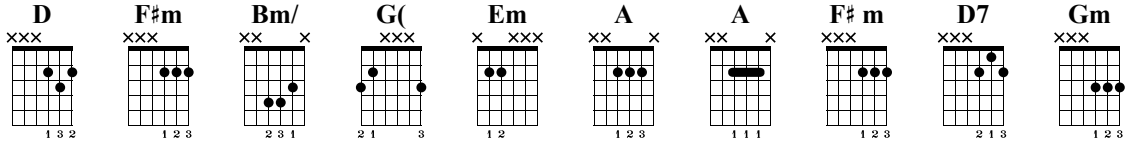

Surfer Girl

Beach Boys
Surfer Girl

Standard tuning
♩ = 110
Intro

el.guit.

Intro

Chords: D, F#m, Bm/, F#m7, G(

Measures 1-6 of the Intro. Measure 1 is a whole rest. Measures 2-6 show rhythmic patterns with chords D, F#m, Bm/, F#m7, and G(.

Verse 1

Chords: Em, A, D, Bm, G

Measures 7-12 of the Verse 1. Measure 7 has chord Em. Measure 8 has chord A. Measure 9 is a whole rest. Measures 10-12 have chords D, Bm, and G.

Chords: A, F#m, D7, G, Gm

Measures 13-17 of the Verse 1. Measures 13-14 have chord A. Measure 14 has chord F#m. Measure 15 has chord D7. Measure 16 has chord G. Measure 17 has chord Gm.

Chords: D, Bm, G, A, D

Measures 18-22 of the Verse 1. Measures 18-19 have chord D. Measure 19 has chord Bm. Measure 20 has chord G. Measure 21 has chord A. Measure 22 has chord D.

Verse 2

Bm G A D Bm

TAB: 2 2 2 2 2 2 | 3 3 3 3 3 3 | 0 0 0 0 0 0 | 2 2 2 2 2 2 | 2 2 2 2 2 2

TAB: 6 6 6 6 6 6 | 8 8 8 8 8 8 | 4 4 4 4 4 4 | 4 4 4 4 4 4 | 6 6 6 6 6 6

E \flat **Cm7** **A \flat** **B \flat** **E \flat**

84 85 86 87 88

TAB: 8 8 8 8 8 8 | 4 4 4 4 4 4 | 4 4 4 4 4 4 | 6 6 6 6 6 6 | 7 7 7 7 7 7