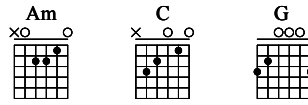

shake it off

Moderate ♩ = 120

1

T
A
B

0	0	0	0	0	0	0	0	3	3	3	3	3	3	3	3
---	---	---	---	---	---	---	---	---	---	---	---	---	---	---	---

5

Am

3	3	3	3	3	3	3	3	3	3	3	3	3	3	3	3
---	---	---	---	---	---	---	---	---	---	---	---	---	---	---	---