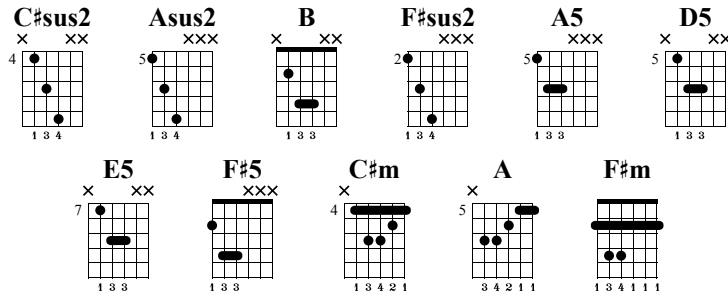

# Message In A Bottle

The Police

Words & Music by Sting

Standard tuning  
♩ = 150

**Intro**

Chords: C#sus2, Asus2, B, F#sus2, C#sus2, Asus2, B

1 2 3 4 5

sl. sl.

T  
A  
B

1 3 2 1 2 4 16 17 16 17 16 17 18 (18)

164 165 166 167 168 169

full full P H P

T  
A  
B

14 11 12 14 (14) 14 14 12 14 12 11 14 0 1 0 1 0 1 0

Musical notation for measures 170-174. The treble clef staff shows a melodic line with notes and rests. The guitar staff shows fret numbers for strings T, A, and B. Measure 170: T(0), A0, B1. Measure 171: T(0), A0, B1. Measure 172: T(2), A(2), B(2). Measure 173: T(14), A(14), B(14). Measure 174: T(14), A(12), B(11).

Musical notation for measures 175-179. The treble clef staff shows a melodic line with notes and rests. The guitar staff shows fret numbers for strings T, A, and B. Measure 175: T(14), A(14), B(14). Measure 176: T(14), A(14), B(14). Measure 177: T(4), A(6), B(8). Measure 178: T(2), A(4), B(4). Measure 179: T(4), A(6), B(8).

Musical notation for measures 180-181. The treble clef staff shows a melodic line with notes and rests. The guitar staff shows fret numbers for strings T, A, and B. Measure 180: T(2), A(4), B(4). Measure 181: T(2), A(4), B(6-7).