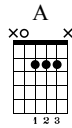

Come As You Are

Nirvana

Standard tuning

♩ = 120

Intro

1

f

let ring -----

T
A
B

0 0 1 2 0 2 0 2 2 1

3

let ring ----

let ring -----

let ring -----

T
A
B

0 2 0 0 2 0 1 2 0 2 0 2 2 1

Chorus

5

let ring ----

let ring -----

4x

T
A
B

0 2 0 0 2 0 1 4 4 4 4 4 2 2 2

A

7

T
A
B

7 7 7 7 7 7 7 7 7 4 4 4 4 2 2

5 5 5 5 5 5 5 5 5

9

T
A
B

7 7 7 7 7 7 7 7 9 9 9 9 9 9 7 7

5 5 5 5 5 5 5 5 9 9 9 9 9 9 7 7