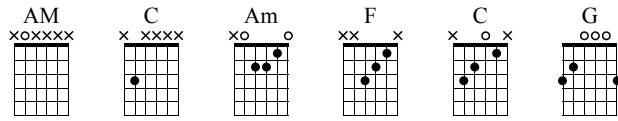

# I Need My Girl

The National  
Trouble Will Find Me

Standard tuning  
♩ = 126

AM Capo fret 3

1 2 3 4

*mf*

slow bit

Am F C