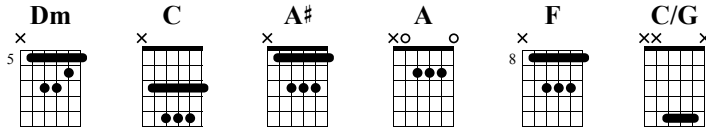

Sultans Of Swing

Dire Straits
Dire Straits (1978)

Words & Music by Dire Straits

Standard tuning

♩ = 152

estevan_oliveira@ig.com.br

e.l. guit.

1 2 3 4 5 6 7

Dm

T						
A				5	5-X	7
B				5	7-5-X	7

8 9 10 11 12 13

Dm C A# A

T	(7)	7	6	5	8	5	5	3	1	0
A				6	6	5	6	5	3	2
B				7	7	(7)	7	5	3	2

14 15 Repeat chords 16 17 18 19

F

T	4	4	2	7	5	6	5	5	X	X	10	10
A									X	X	10	10
B											10	10

19 20 21 22 23 24

C/G

T	10	X-10	10	X-10	(10)	X-10	10	X	5	5	6	5	6	5	3	(3)
A	10	X-10	10	X-10	(10)	X-10	10	X	5	5	5	5	5	5	3	(3)
B	10	X-10	10	X-10	(10)	X-10	10	X	5	5	7	5	7	5	3	(3)

25 26 27 28 29

T									6	6	5
A	5	7	10	7	(7)	7	6	7	7	7	5
B									7	7	5