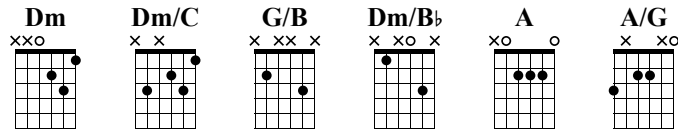

Sunny Afternoon

Kinks

Words & Music by Kinks

Standard tuning
♩ = 122

el.guit.

1 2 3 4 5

Dm Dm/C G/B Dm/Bb A A/G

1 1 1 1 3 3 3 3 0 0 0 0 2 2 2 2 2 2 0 0 3 3 1 1 0 0

6 7 8 9

10 11 12 13

14 15 16 17

18 19 20 21

22 23 24 25