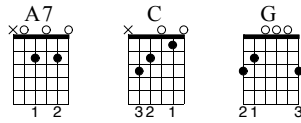

Sunshine Of Your Love

Eric Clapton/Cream (Tab by Mikkel Winther Jensen)

Words & Music by Mikkel Winther Jensen (Mikkel-sif[no]@[spam]ofir.dk)

Standard tuning

♩ = 100

Tempo = 116
riff 1 x8

E-Gt

Tempo = 116
riff 2 x 2

Tempo = 116
riff 1 x 2

Chorus