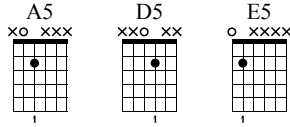

blues in A

Track 1 Electric Guitar
Standard tuning Standard tuning

Moderate ♩ = 70

A5 A5

1 2

f

S-Gt

T
A
B

2 2 4 2 5 2 4 2 2 2 4 2 5 2 4 2
0 0 0 0 0 0 0 0 0 0 0 0 0 0 0 0

E-Gt

T
A
B

improv

A5 A5 D5

3 4 5

mf

S-Gt