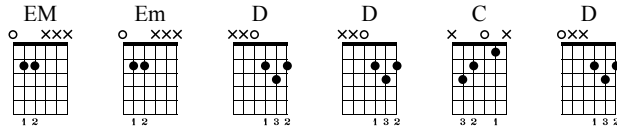

Beat it

Michael Jackson

Words & Music by Llursidis

Tune down 1 step
 ① = D ④ = C
 ② = A ⑤ = G
 ③ = F ⑥ = D
 ♩ = 120

Gtr in
 Capo fret 2

E-Gt

Measures 1-5: Treble clef, key signature of one flat, 4/4 time. Measure 1 has a fermata. Measure 2 starts with a forte (f) dynamic. Fingering numbers 1-5 are above the notes. Bass clef shows fret numbers for strings T, A, B.

Measures 6-10: Treble clef, key signature of one flat, 4/4 time. Chord diagrams EM, D, EM, D, C, D are shown above the staff. Bass clef shows fret numbers for strings T, A, B.

Measures 11-13: Treble clef, key signature of one flat, 4/4 time. Chord diagrams Em, D are shown above the staff. Bass clef shows fret numbers for strings T, A, B.