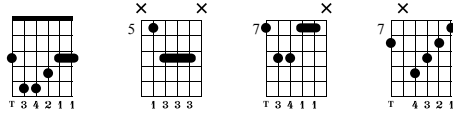

# Can't Stop (live at Slane)

Red Hot Chili Peppers

Standard tuning

♩ = 100

## Intro B

For this riff use left hand muting and just strum

el.guit.

Use thumb to block out low strings

Fret 6th string w/ thumb here