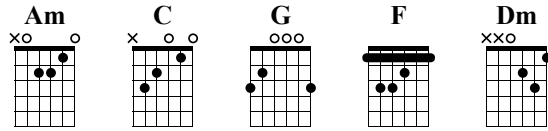

Californication

Red Hot Chili Peppers

Standard tuning

♩ = 96

Verse 1

Am

1 2 f power 3 4 5

Tab: T 0-1, A 2, B 0. Measure 2: T 0-2, A 3, B 1. Measure 3: T 0-1, A 2, B 0. Measure 4: T 0-2, A 3, B 1. Measure 5: T 0-1, A 2, B 0.

6 7 8 9 C G F Dm 10

Tab: Measure 6: T 0-2, A 3, B 1. Measure 7: T 0-1, A 2, B 0. Measure 8: T 0-2, A 3, B 1. Measure 9: T 0-1, A 2, B 0. Measure 10: T 0-1, A 2, B 0.

Verse 2

11 12 13 14 15

Tab: Measure 11: T 0-1, A 2, B 0. Measure 12: T 0-2, A 3, B 1. Measure 13: T 0-1, A 2, B 0. Measure 14: T 0-2, A 3, B 1. Measure 15: T 0-1, A 2, B 0.

16 17 18 19 20

Tab: Measure 16: T 0-2, A 3, B 1. Measure 17: T 0-1, A 2, B 0. Measure 18: T 0-2, A 3, B 1. Measure 19: T 0-0, A 0, B 0. Measure 20: T 0-1, A 2, B 0.

Pre Chorus 1

21 22 23 24

Tab: Measure 21: T 0-0, A 1-1, B 0-0. Measure 22: T 0-0, A 1-1, B 0-0. Measure 23: T 0-0, A 1-1, B 0-0. Measure 24: T 0-0, A 1-1, B 0-0.