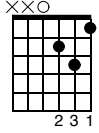

Attention

Charlie Puth

Dropped D
⑥ = D

♩ = 100

Dm

Capo. fret 1

s.guit. 1

C