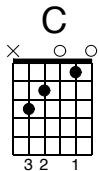

Attention

Charlie Puth

Dropped D
⑥ = D

♩ = 100

Dm

Capo. fret 1

s.guit. 1

C