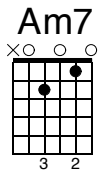

Attention

Charlie Puth

Dropped D
⑥ = D

♩ = 100

Dm

Capo. fret 1

s.guit. 1

C

2

C

3

Am7

B $\flat$ sus2

4

B $\flat$ sus2

5

5

6

6