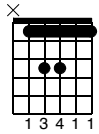

Attention

Charlie Puth

Dropped D
⑥ = D

♩ = 100

Dm

Capo. fret 1

s.guit. 1

C

2

C

3

Am7

B \flat sus2

4

B \flat sus2

5