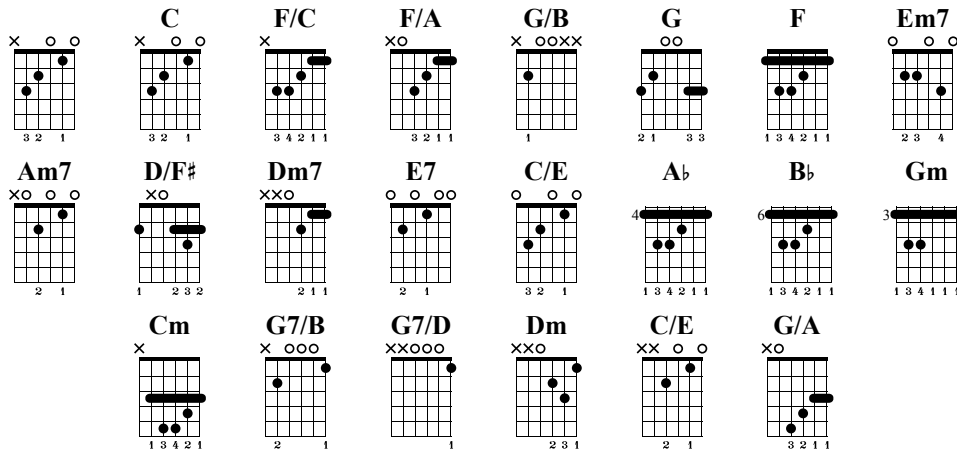

Tiny Dancer

Elton John

Madman Across The Water

Words & Music by Elton John/Bernie Taupin

Standard tuning

♩ = 72

Intro

s. guit.

Intro

F/C F/C Verse C F/C

C F/C C F/A G/B

C F/C C F/C C

F/A G F Em7 Am7 D/F#

10 11 12

TAB

Dm7 E7 Am7 G C F/C

Bridge

A^b B^b G^m C^m A^b

22 23 24

TAB

Chorus

B \flat **G7/B** **G7/D** **F** **C/E**

25 26 27 28

T
A
B