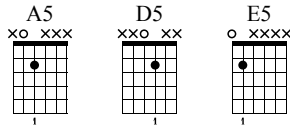

# blues in A

Track 1 Electric Guitar  
Standard tuning Standard tuning

Moderate ♩ = 70

A5 A5

1 2

*f*

S-Gt

T  
A  
B

2 2 4 2 5 2 4 2 2 2 4 2 5 2 4 2  
0 0 0 0 0 0 0 0 0 0 0 0 0 0 0 0

E-Gt

T  
A  
B

improv

A5 A5 D5

3 4 5

*mf*

S-Gt