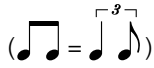

# blues in A

Track 1 Electric Guitar  
Standard tuning Standard tuning

Moderate ♩ = 70

A5 A5

1 2

*f*

S-Gt

T  
A  
B