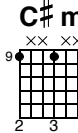

Chorus 1 & 2